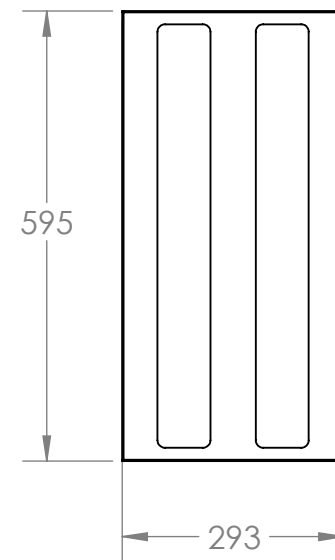

White line 60 x 60

White line 30 x 60

White line 30 x 120

DENTAL **lighthouse**
Passion for perfect light

DENTAL LIGHT HOUSE armaturen