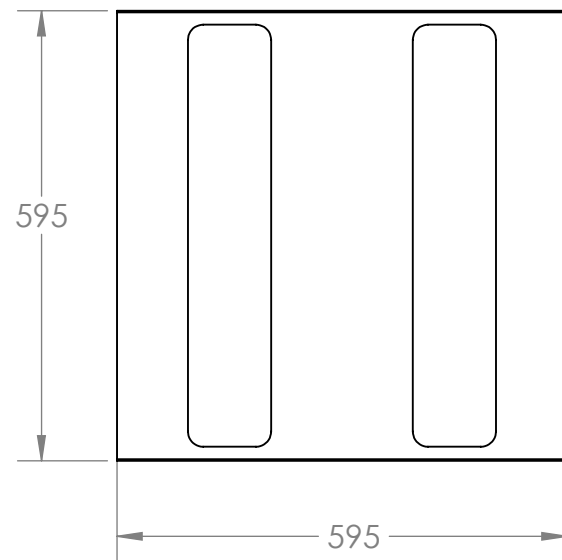

White line 60 x 60

White line 30 x 60

White line 30 x 120

DENTAL **lighthouse**
Passion for perfect light

DENTAL LIGHT HOUSE armaturen