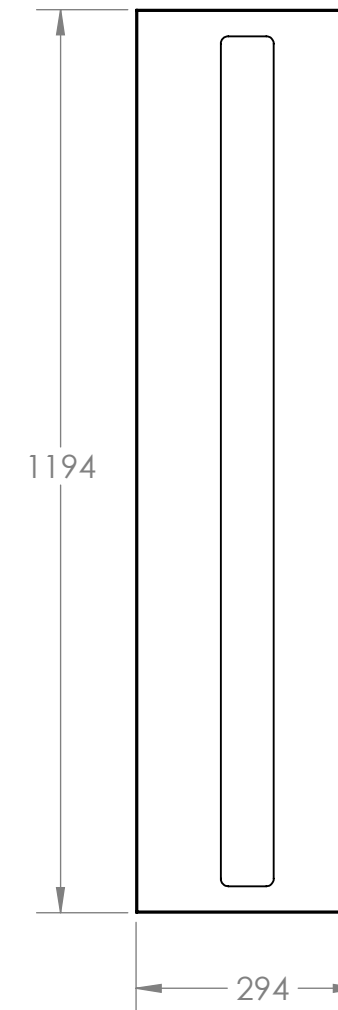

White line 60 x 60

White line 30 x 60

White line 30 x 120

DENTAL **lighthouse**
Passion for perfect light

DENTAL LIGHT HOUSE armaturen